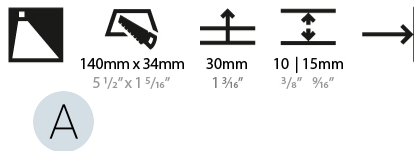

GENERAL

Series: Delight
Subseries: Delight String
Partner: Prolicht
Division: Architectural
Installation: Recessed
Product Type: Step Light
Mounting Location: Wall
Light Distribution: Asymmetric

PHYSICAL

Shape: Rectangle
Width (mm): 40
Width (in): 1 9/16
Height (mm): 150
Depth (mm): 26
Height (in): 5 7/8
Depth (in): 1
Ceiling Thickness (mm): 10 / 12 / 15
Ceiling Thickness (in): 3/8 or 1/2 or 9/16
Min. Recessing Depth (mm): 30
Min. Recessing Depth (in): 1 3/16
Weight (kg): .21
Weight (lbs): .46
Installation Requirement: 140mm / 5 1/2" x 34mm / 1 5/16"
Fixture Finish: SSR / BKV / CWI / CRY / HAB / UFT / ITA / RUA / FTG / MYG / LOD / PUS / FRO / FUP / KIA / POP / BLS / SPG / MEY / GOH / CHC / COM / ABZ / JAG / OBR / MOS / ROR
Fixture Material: Aluminum

ELECTRICAL

Lamp Type: LED (Zhaga Standard)
Input Wattage (W): 2.2
Total Output Wattage (W): 2
Dimming: Non-Dimming / Phase Dimming (120Vac only) / 0-10V Dimming
Driver Included: No
Driver Location: Remote
Driver Type: Constant Current - 120 / 277Vac
Driver Class: Class 2
Input Voltage (V): 120 - 277
Constant Current (MA): 700

LED

Number of LEDs: 1
Color Temperature (°K): 2700 / 3000 / 3500 / 4000
Max. Delivered Lumen (lm): 30
CRI: >90 CRI
Lamp Life (hrs): 50000

OPTICAL

RATINGS AND CERTIFICATIONS

Certified By: Certified for North American Standards
IP rating: IP20